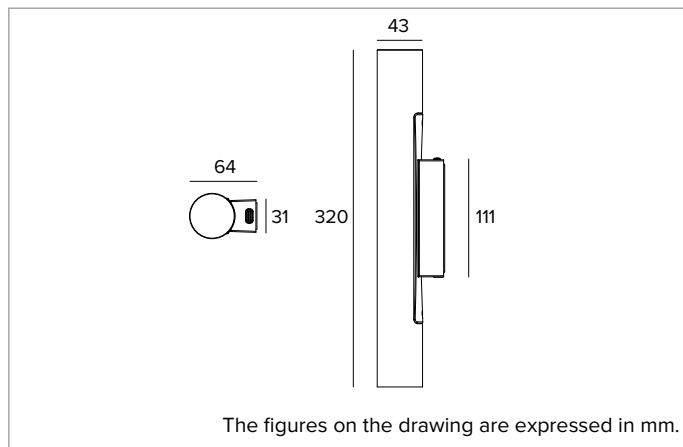

## 1T9957EL | LABEL 4 - Wall LED Wall-mounted fixture for direct/indirect light emission powered by mains voltage

	4000K	H(m)	D(m)	E <sub>max</sub> (lx)
	Ra90		42°	
Fixture Power	15W	1	0.76	1718
Source Flux	2120lm	2	1.52	430
Fixture Flux	1567lm	3	2.28	191
Efficacy	105lm/W	4	3.04	107
TS1962	I <sub>max</sub> =810cd/klm	I <sub>max</sub>	1718cd	5
			3.80	69

### MECHANICAL CHARACTERISTICS

Cylindrical body in CNC machined aluminum and coated with powder paint.

**Colour and finish:** Plaster white

**Dimensions:** D=43mm

**Weight:** 0.78Kg

**Degree of protection:** IP20